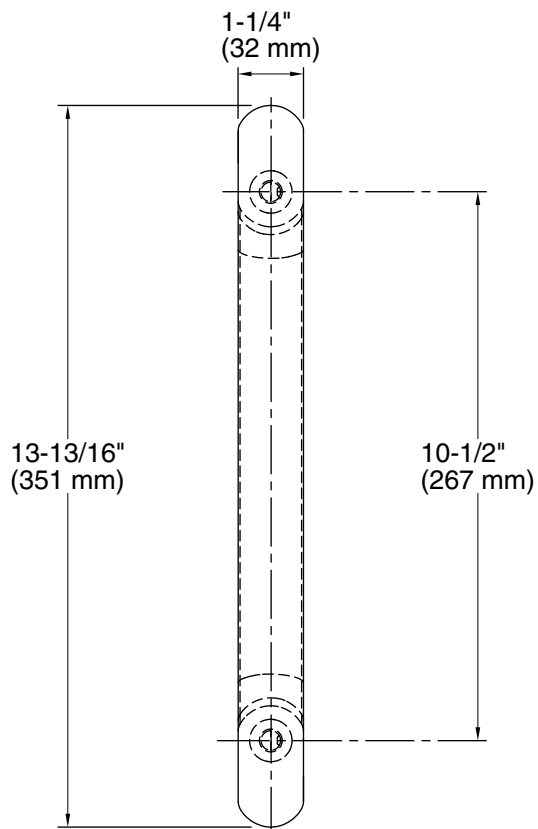

THE BOLD LOOK
OF **KOHLER**®

Technical Information

All product dimensions are nominal.

Material: Metal

Notes

Install this product according to the installation guide.