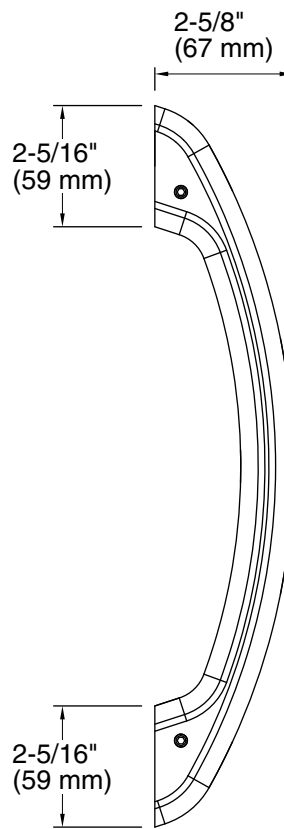

THE BOLD LOOK
OF **KOHLER**®

Technical Information

All product dimensions are nominal.

Material: Metal

Notes

Install this product according to the installation guide.